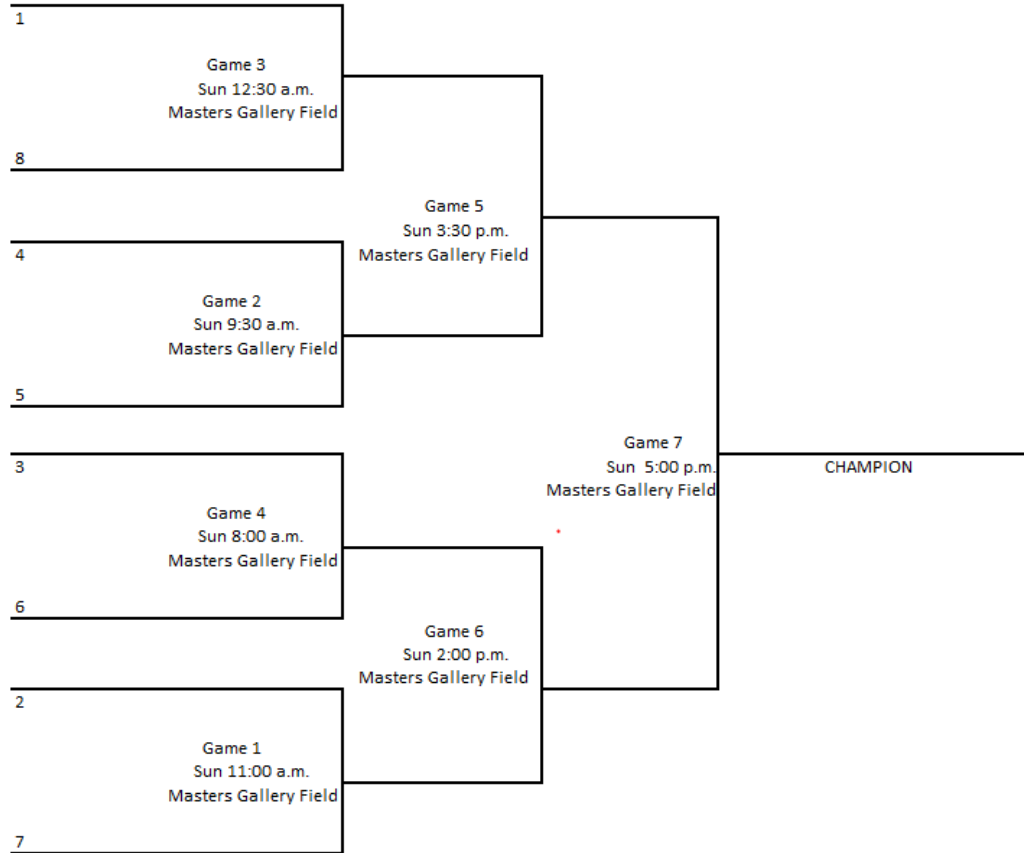

12U Bracket

12U

Cheese Town Show Down Pool Play

Opponents		Date/Time	Location
Pool A			
1 Cedarburg	vs	Waupun Friday, 4:30 p.m.	Masters Gallery Field
2 Port Washington	vs	Freedom Friday, 6:00 p.m.	Masters Gallery Field
3 Waupun	vs	Freedom Saturday, 9:30 a.m.	Masters Gallery Field
4 Freedom	vs	Cedarburg Saturday, 12:30 p.m.	Masters Gallery Field
5 Port Washington	vs	Waupun Saturday, 3:30 p.m.	Masters Gallery Field
6 Cedarburg	vs	Port Washington Saturday, 6:30 p.m.	Masters Gallery Field
Pool B			
1 Plymouth	vs	KML Friday, 1:30 p.m.	Masters Gallery Field
2 Menomonee Falls	vs	Mequon Friday, 3:00 p.m.	Masters Gallery Field
3 KML	vs	Mequon Saturday, 8:00 a.m.	Masters Gallery Field
4 Mequon	vs	Plymouth Saturday, 11:00 a.m.	Masters Gallery Field
5 Menomonee Falls	vs	KML Saturday, 2:00 p.m.	Masters Gallery Field
6 Plymouth	vs	Menomonee Falls Saturday, 5:00 p.m.	Masters Gallery Field

BRACKET PLAY WILL BE DETERMINED AFTER POOL PLAY IS COMPLETE
SINGLE ELIMINATION

12U Cheese Town Show Down Bracket Play

because
THE RIGHT Cheese
matters.®