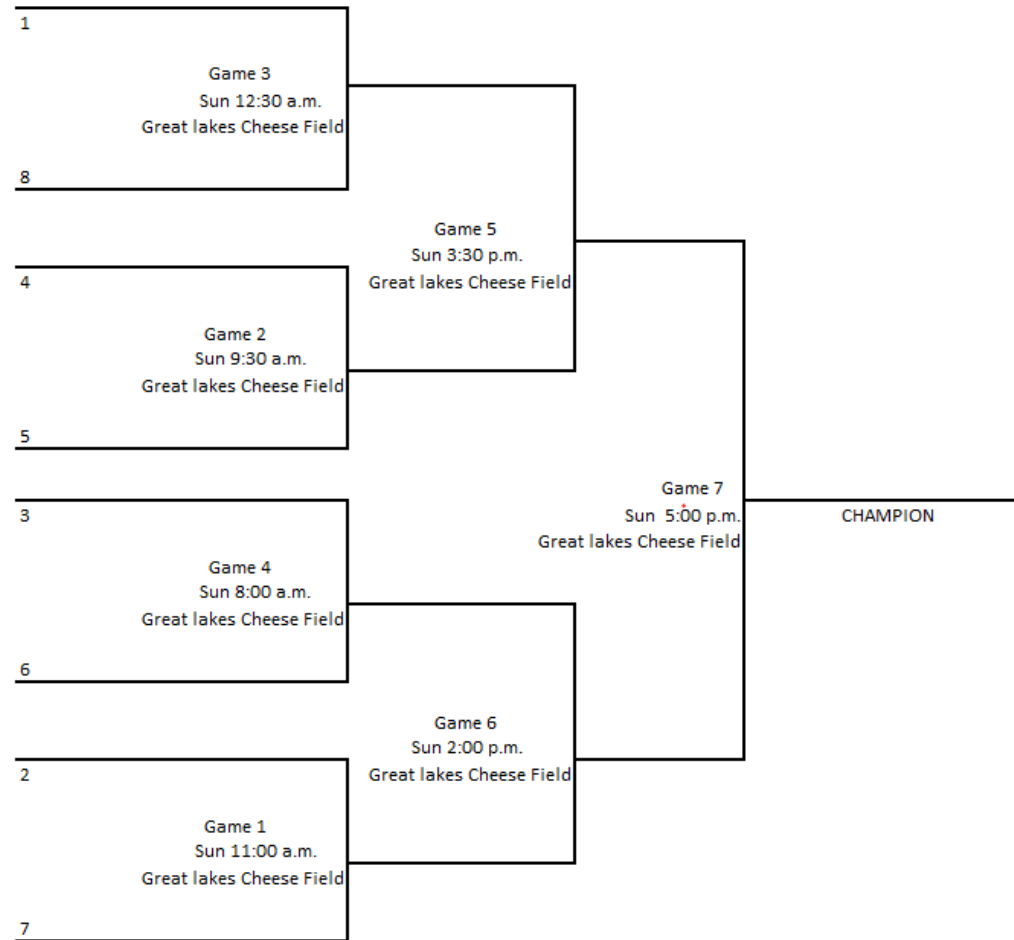

Pool B			
1 Whitefish Bay	vs	Port Washington	Friday, 4:30 p.m. Sargento Field
2 Waupun	vs	Green Bay Preble	Friday, 6:00 p.m. Sargento Field
3 Port Washington	vs	Green Bay Preble	Saturday, 9:30 a.m. Sargento Field
4 Green Bay Preble	vs	Whitefish Bay	Saturday, 12:30 p.m. Sargento Field
5 Waupun	vs	Port Washington	Saturday, 3:30 p.m. Sargento Field
6 Whitefish Bay	vs	Waupun	Saturday, 6:30 p.m. Sargento Field

**BRACKET PLAY WILL BE DETERMINED AFTER POOL PLAY IS COMPLETE
SINGLE ELIMINATION**

Go to: www.plymouthyouthbaseball.com

For rules, pool play, and bracket layout

10U Cheese Town Show Down Bracket Play

we install glass with class!

10U Bracket

10U Cheese Town Show Down Pool Play - Great Lakes Cheese Field (Lone Oak Park)

Opponents	Date/Time	Location
Pool A		
1 Plymouth Black vs Cedarburg	Friday, 4:30 p.m.	Great Lakes Cheese Field
2 Waupun vs Port Washington	Friday, 6:00 p.m.	Great Lakes Cheese Field
3 Cedarburg vs Port Washington	Saturday, 9:30 a.m.	Great Lakes Cheese Field
4 Port Washington vs Plymouth Black	Saturday, 12:30 p.m.	Great Lakes Cheese Field
5 Waupun vs Cedarburg	Saturday, 3:30 p.m.	Great Lakes Cheese Field
6 Plymouth Black vs Waupun	Saturday, 6:30 p.m.	Great Lakes Cheese Field
Pool B		
1 Plymouth White vs Sheboygan South	Friday, 1:30 p.m.	Great Lakes Cheese Field
2 Menomonee Falls vs KML	Friday, 3:00 p.m.	Great Lakes Cheese Field
3 Sheboygan South vs KML	Saturday, 8:00 a.m.	Great Lakes Cheese Field
4 KML vs Plymouth White	Saturday, 11:00 a.m.	Great Lakes Cheese Field
5 Menomonee Falls vs Sheboygan South	Saturday, 2:00 p.m.	Great Lakes Cheese Field
6 Plymouth White vs Menomonee Falls	Saturday, 5:00 p.m.	Great Lakes Cheese Field