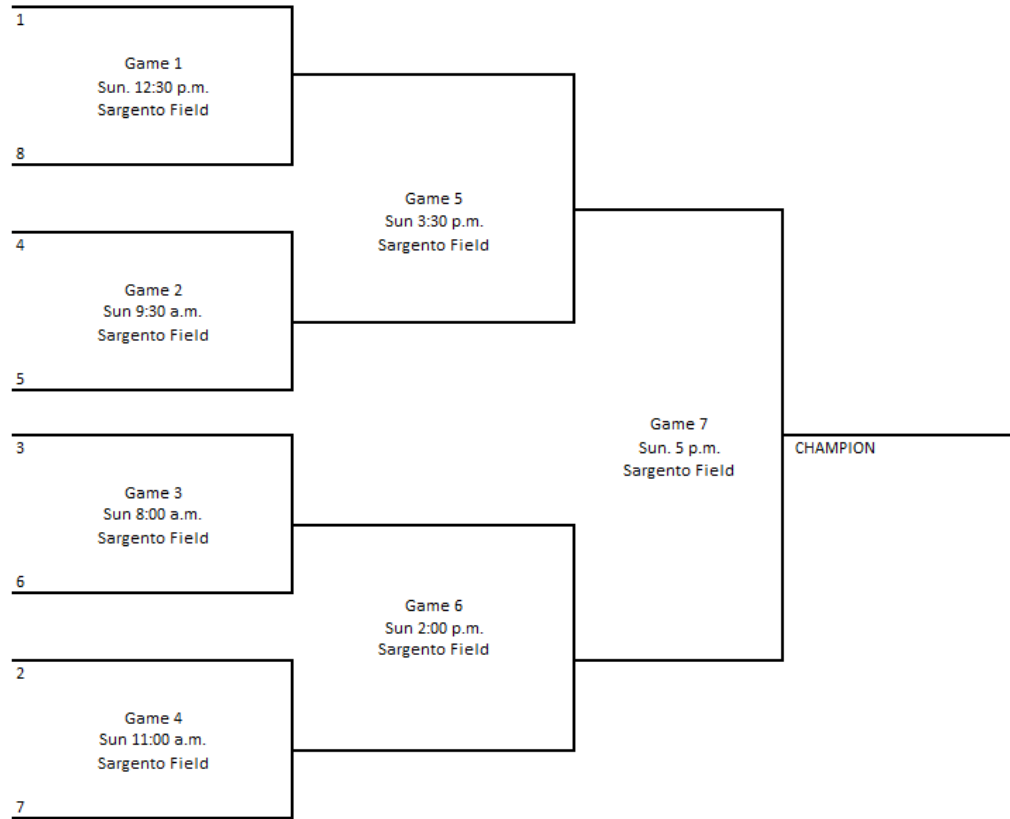

10U Bracket

10U Cheese Town Show Down Pool Play - Great Lakes Cheese Field (Lone Oak Park)

Opponents	Date/Time	Location
Pool A		
1 Plymouth Black vs Cedarburg	Friday, 4:30 p.m.	Great Lakes Cheese Field
2 Waupun vs Port Washington	Friday, 6:00 p.m.	Great Lakes Cheese Field
3 Cedarburg vs Port Washington	Saturday, 9:30 a.m.	Great Lakes Cheese Field
4 Port Washington vs Plymouth Black	Saturday, 12:30 p.m.	Great Lakes Cheese Field
5 Waupun vs Cedarburg	Saturday, 3:30 p.m.	Great Lakes Cheese Field
6 Plymouth Black vs Waupun	Saturday, 6:30 p.m.	Great Lakes Cheese Field
Pool B		
1 Plymouth White vs Sheboygan South	Friday, 1:30 p.m.	Great Lakes Cheese Field
2 Menomonee Falls vs KML	Friday, 3:00 p.m.	Great Lakes Cheese Field
3 Sheboygan South vs KML	Saturday, 8:00 a.m.	Great Lakes Cheese Field
4 KML vs Plymouth White	Saturday, 11:00 a.m.	Great Lakes Cheese Field
5 Menomonee Falls vs Sheboygan South	Saturday, 2:00 p.m.	Great Lakes Cheese Field
6 Plymouth White vs Menomonee Falls	Saturday, 5:00 p.m.	Great Lakes Cheese Field

**BRACKET PLAY WILL BE DETERMINED AFTER POOL PLAY IS COMPLETE
SINGLE ELIMINATION**

14U Cheese Town Show Down Bracket Play